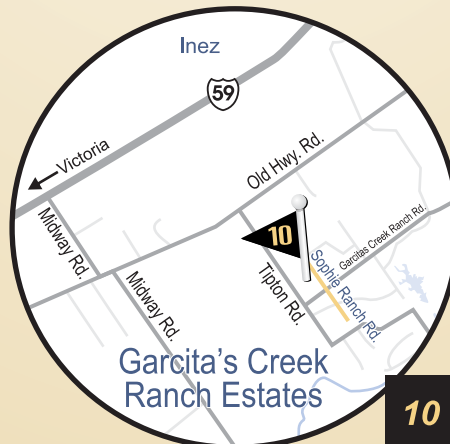

GPS: 28.86747, -96.98252

GPS: 28.88861, -97.00589

# Home Locations

GPS: 28.88653, -97.01273

GPS: 28.93592, -97.05836

GPS: 28.89537, -97.19186

GPS: 28.89183, -97.19113

GPS: 28.9424, -97.58581

GPS: 29.22659, -97.22324

GPS: 29.16347, -97.07438

GPS: 28° 51'57"N, 96° 49'37"W

- 1** Fergmar Enterprises, LLC  
203 Beacon Lane  
Victoria, TX  
Salem Crossing
- 2** Bluntzer Custom Builders, LLC  
109 Luke Court  
Victoria, TX  
Highland Hills
- 3** Steve Klein Custom Builder  
101 Persimmon Court  
Victoria, TX  
Terra Vista
- 4** Hunter Custom Homes, LLC  
3466 Levi Sloan Road  
Victoria, TX
- 5** JW Moore Construction  
194 Mustang Valley Drive  
Victoria, TX  
Mustang Valley
- 6** JW Moore Construction  
3 Clover Leaf Trail  
Victoria, TX  
Mustang Valley
- 7** RCR Homes, LLC  
2269 Hwy 72 E.  
Nordheim, TX
- 8** Hunter Custom Homes, LLC  
183 Hanessee Road  
Cuero, TX
- 9** Pearl Homes, LLC  
10080 FM 682  
Yoakum, TX
- 10** Brigade Custom Builders, LLC  
180 Sophie Ranch Road  
Inez, TX  
Garcita's Creek Ranch Estates

Digital Map Here