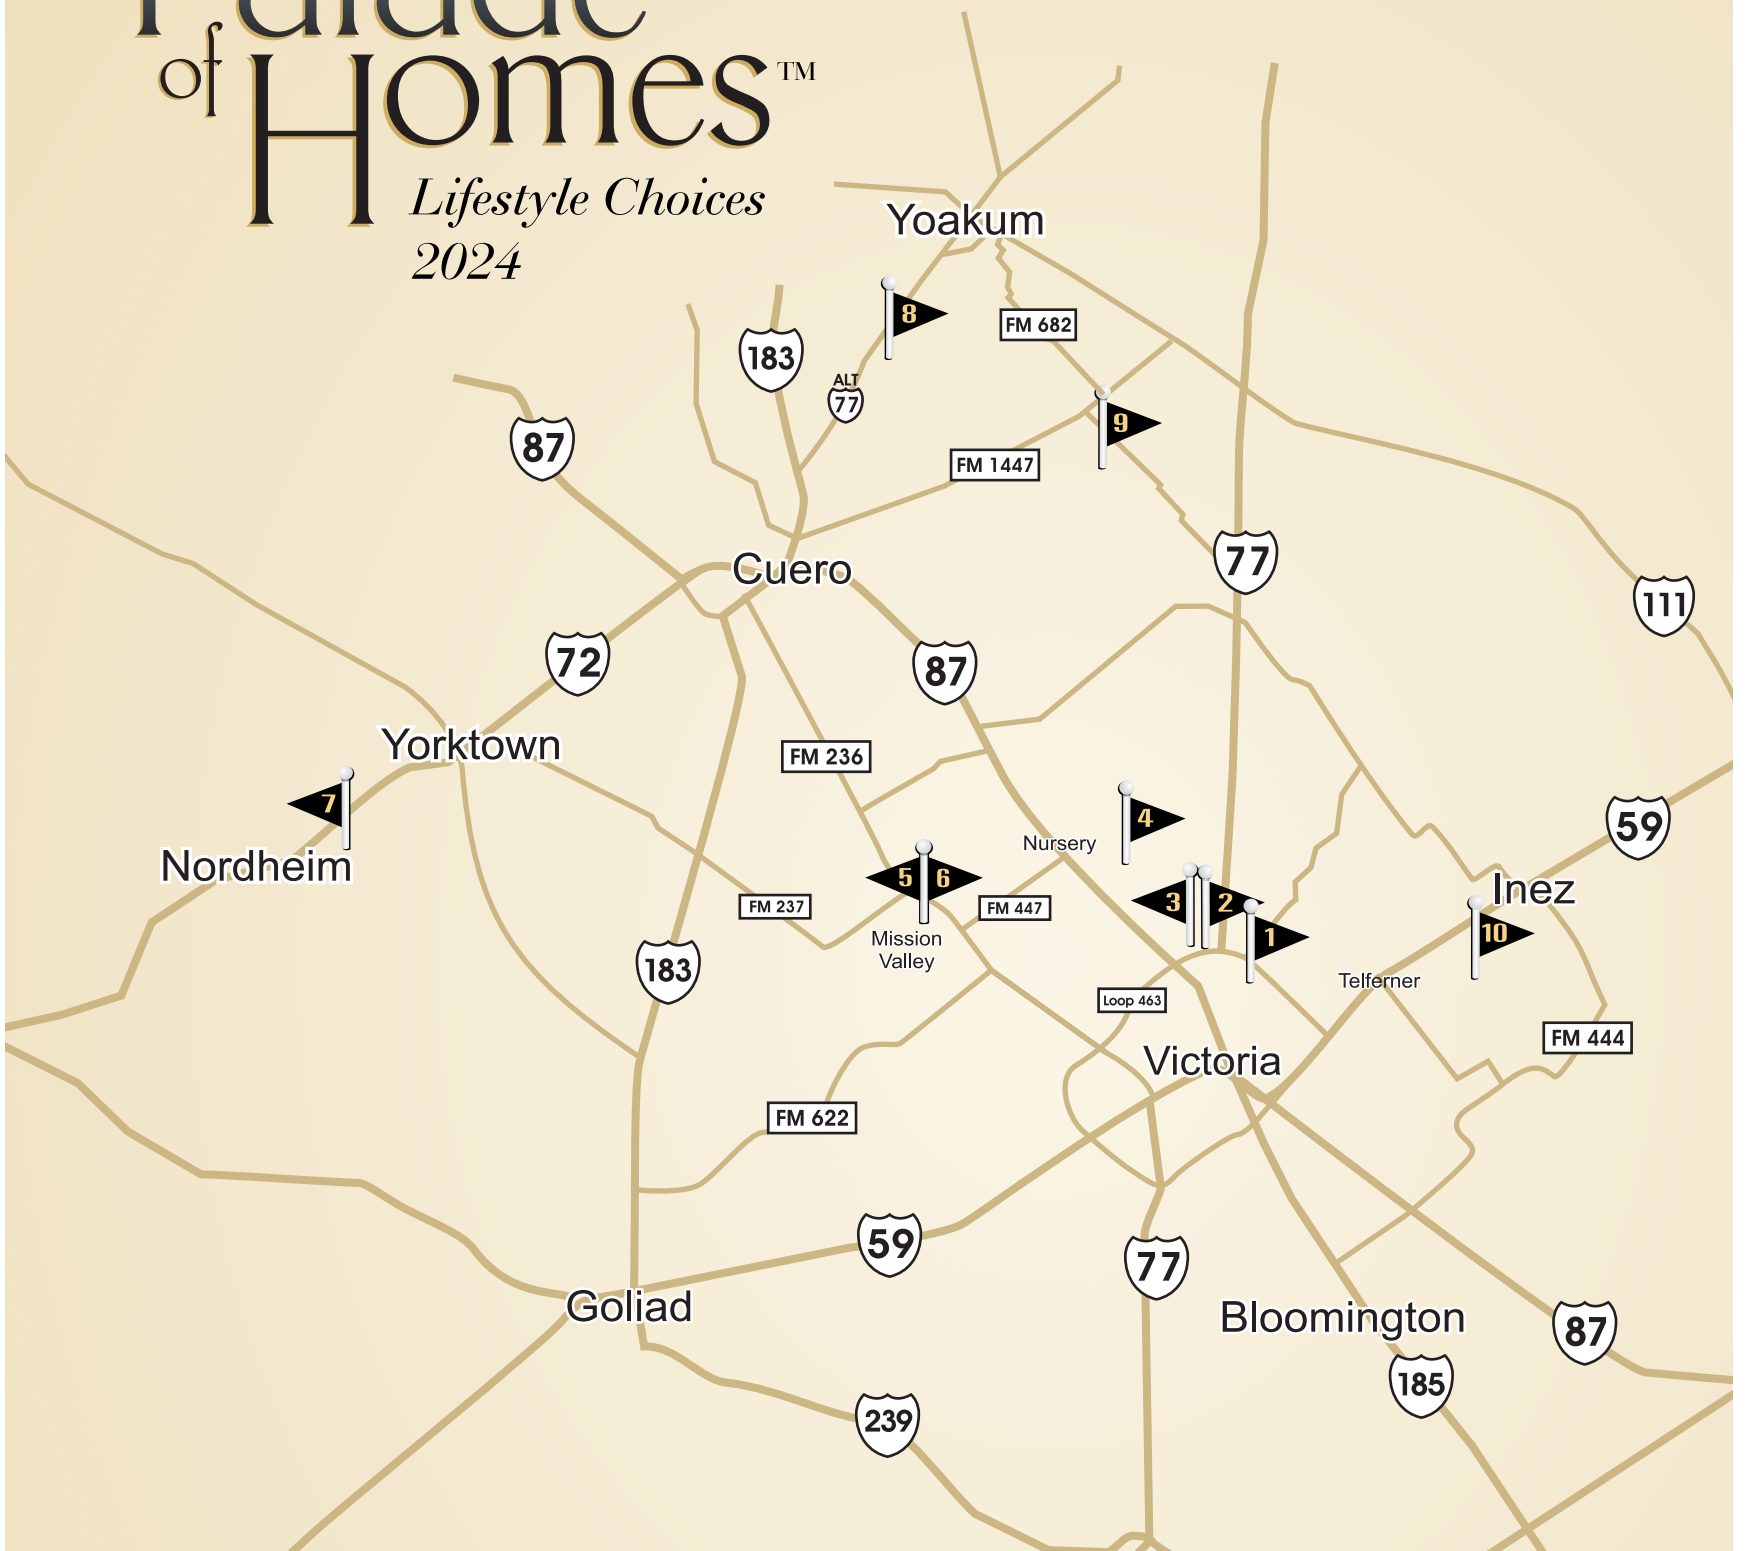

GPS: 28.86747, -96.98252

GPS: 28.88861, -97.00589

# Parade of Homes™

*Lifestyle Choices*  
2024

# Home Locations

GPS: 28.88653, -97.01273

GPS: 28.93592, -97.05836

GPS: 28.89537, -97.19186

GPS: 28.89183, -97.19113

GPS: 28.9424, -97.58581

GPS: 29.22659, -97.22324

GPS: 29.16347, -97.07438

Digital Map Here